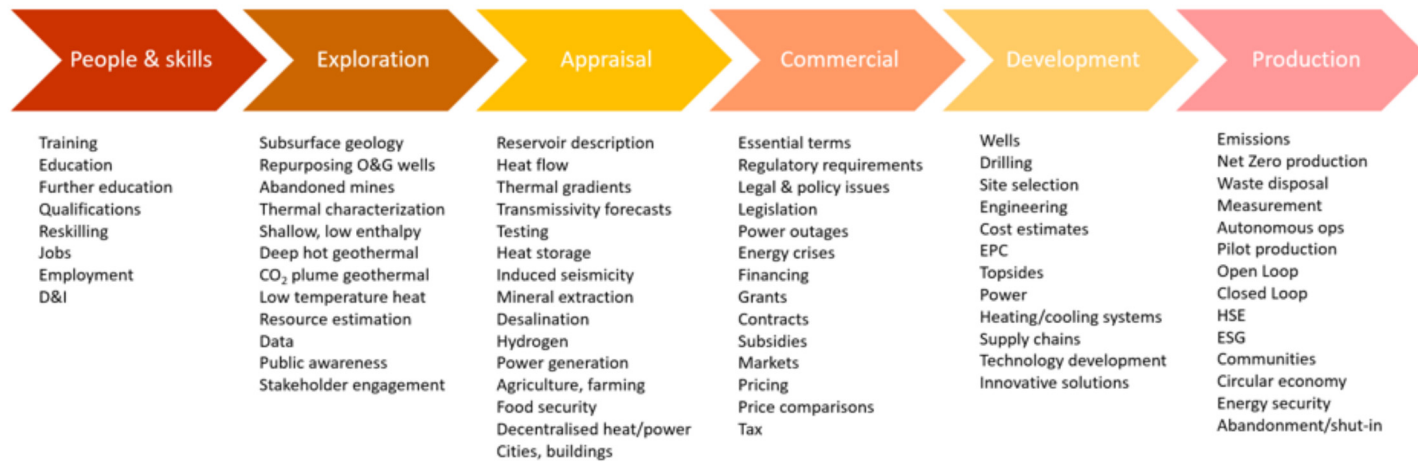

# GEAA MEMEBERSHIP BENEFITS

**NEW! WORKING GROUP WEBINARS** Interactive Public Webinar; every 6-8 weeks

Public engagement forum with the following agenda:

- Moderated Q&A Format
- 1 Hour Session – 45 Minutes for Q&A 15 Minutes for Public Questions